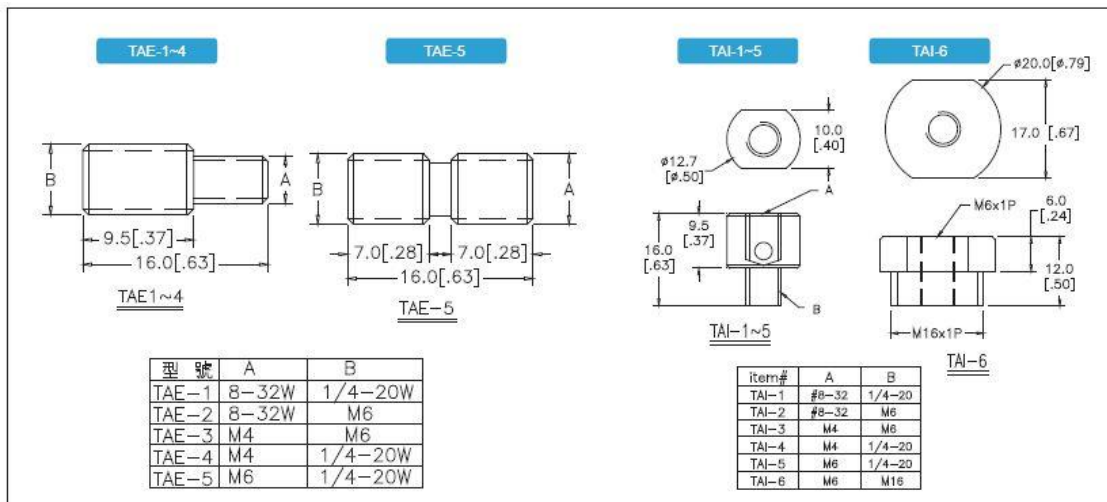

TAI-TAE

Screw Adaptors

TAE-series – External Thread Adaptors

TAI-series – Internal Thread Adaptors

Suitable for various opto-mechanical parts

Item Number	Screw Size A	Screw Size B
TAI-1	#8X32W	1/4X20W
TAI-2	#8X32W	M6X1P
TAI-3	M4X0.7P	M6X1P
TAI-4	M4X0.7P	1/4X20W
TAI-5	M6X1P	1/4X20W
TAE-1	#8X32W	1/4X20W
TAE-2	#8X32W	M6X1P
TAE-3	M4X0.7P	M6X1P
TAE-4	M4X0.7P	1/4X20W
TAE-5	M6X1P	1/4X20W